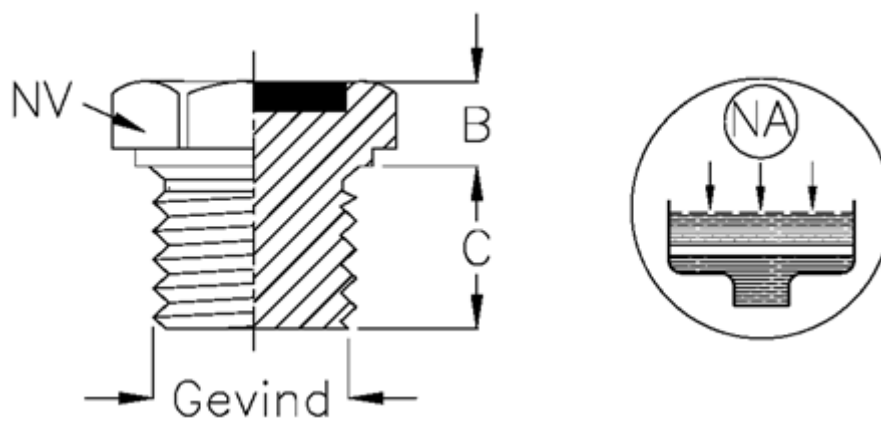

Article number: 21321347A

Description: Drain filling plug
Type 32B G 3/8 ET.A (filling red)

Measures

B = 6.5

C = 9.5

NV = 22

Thread = 3/8 GAS